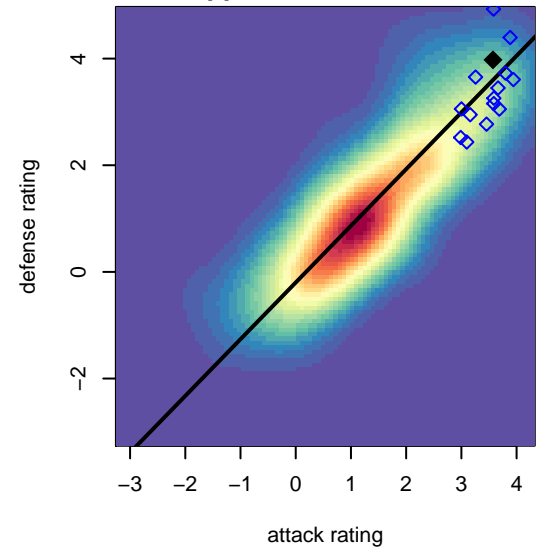

Beach FC SB G03
 Dots are actual minus expected GF (blue circles) and GA (red triangles).
 Blue line is smoothed change in attack strength. Red is smoothed change in defense strength.

**attack and defense variance (black dot)
relative to other teams
and top 10 in region**

**attack and defense rating
relative to others at age
and all opponents in last 13 months**

**attack and defense rating
relative to others at age
and all opponents in last 13 months**

Performance relative to 13 month average

Performance relative to 13 month average

Distribution of opponents
Red = Lose zone, Blue = Win zone, Green = Even
Black line separates win/lose zones

lot. A=Neither has attack advantage, B=Opponent has both attack and defense advantage, C=Opponent has both attack and defense disadvantage, D=Both have