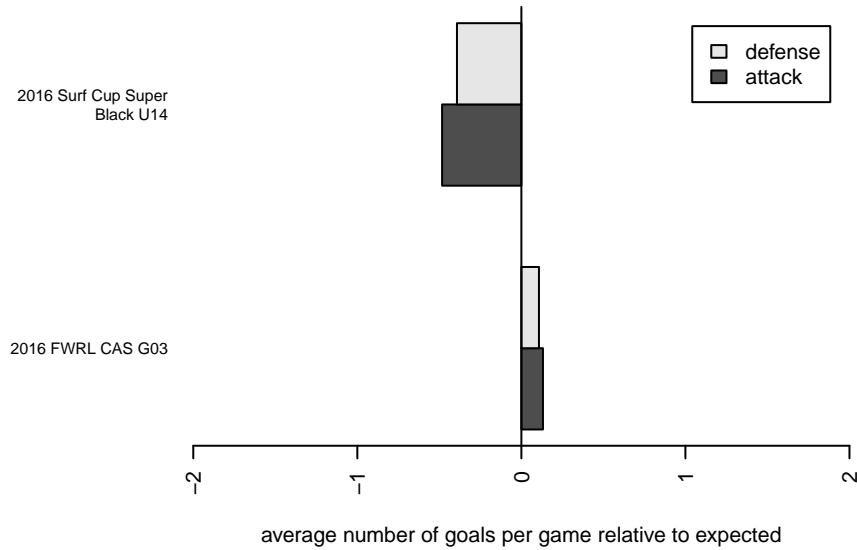

Beach FC SB G03
 Dots are actual minus expected GF (blue circles) and GA (red triangles).
 Blue line is smoothed change in attack strength. Red is smoothed change in defense strength.

**attack and defense variance (black dot)
relative to other teams
and top 10 in region**

**attack and defense rating
relative to others at age
and all opponents in last 13 months**

**attack and defense rating
relative to others at age
and all opponents in last 13 months**

Performance relative to 13 month average

Performance relative to 13 month average

Distribution of opponents
Red = Lose zone, Blue = Win zone, Green = Even
Black line separates win/lose zones

lot. A=Neither has attack advantage, B=Opponent has both attack and defense advantage, C=Opponent has both attack and defense disadvantage, D=Both have