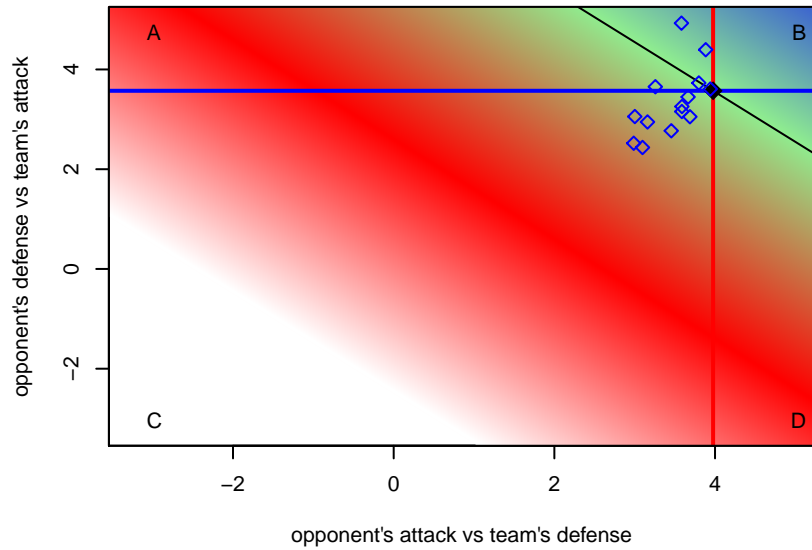

Beach FC SB G03
 Dots are actual minus expected GF (blue circles) and GA (red triangles).
 Blue line is smoothed change in attack strength. Red is smoothed change in defense strength.

**attack and defense variance (black dot)
relative to other teams
and top 10 in region**

**attack and defense rating
relative to others at age
and all opponents in last 13 months**

**attack and defense rating
relative to others at age
and all opponents in last 13 months**

Performance relative to 13 month average

Performance relative to 13 month average

Distribution of opponents
Red = Lose zone, Blue = Win zone, Green = Even
Black line separates win/lose zones

lot. A=Neither has attack advantage, B=Opponent has both attack and defense advantage, C=Opponent has both attack and defense disadvantage, D=Both have