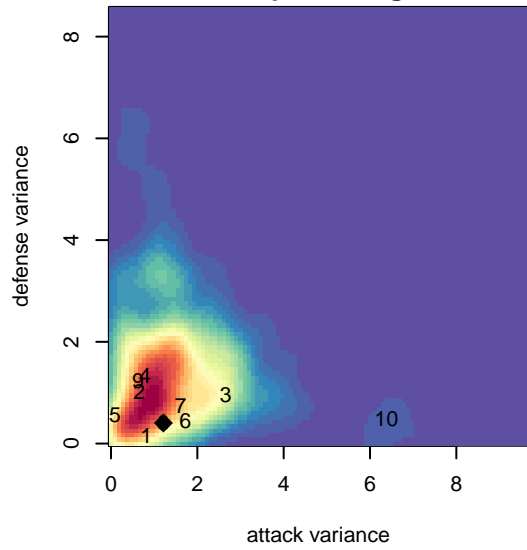

Beach FC SB G03

, CAS
 G03 total strength=1889
 attack=35.6 defense=53.3
 notes= Hodson 2016

alt names used:
 Beach FC SB G03 Hodson
 BEACH FC SOUTH BAY HODSON (CAS)

Venues played:
 2016 FWRL CAS G03
 2016 Surf Cup Super Black U14

Beach FC SB G03
 Dots are actual minus expected GF (blue circles) and GA (red triangles).
 Blue line is smoothed change in attack strength. Red is smoothed change in defense strength.

**attack and defense variance (black dot)
relative to other teams
and top 10 in region**

Performance relative to 13 month average

Distribution of opponents
Red = Lose zone, Blue = Win zone, Green = Even
Black line separates win/lose zones

lot. A=Neither has attack advantage, B=Opponent has both attack and defense advantage, C=Opponent has both attack and defense disadvantage, D=Both have