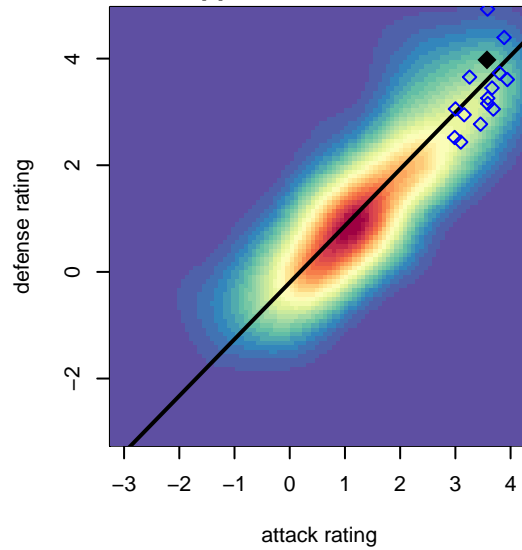

Beach FC SB G03

, CAS
 G03 total strength=1889
 attack=35.6 defense=53.3
 notes= Hodson 2016

alt names used:
 Beach FC SB G03 Hodson
 BEACH FC SOUTH BAY HODSON (CAS)

Venues played:
 2016 FWRL CAS G03
 2016 Surf Cup Super Black U14

Beach FC SB G03
 Dots are actual minus expected GF (blue circles) and GA (red triangles).
 Blue line is smoothed change in attack strength. Red is smoothed change in defense strength.

**attack and defense variance (black dot)
relative to other teams
and top 10 in region**

**attack and defense rating
relative to others at age
and all opponents in last 13 months**

**attack and defense rating
relative to others at age
and all opponents in last 13 months**

Performance relative to 13 month average

Performance relative to 13 month average

Distribution of opponents
Red = Lose zone, Blue = Win zone, Green = Even
Black line separates win/lose zones

lot. A=Neither has attack advantage, B=Opponent has both attack and defense advantage, C=Opponent has both attack and defense disadvantage, D=Both have